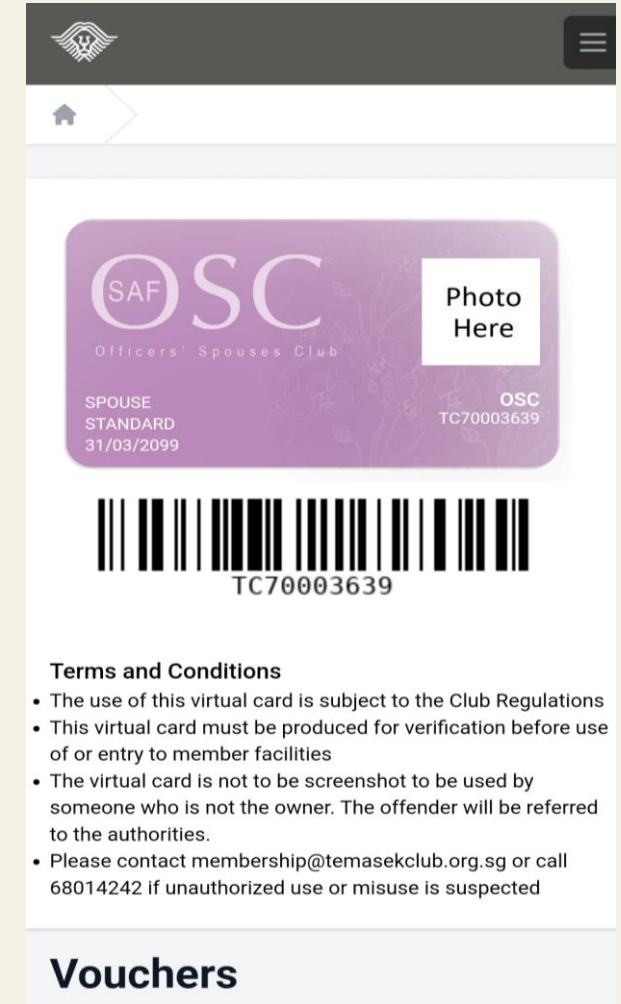

Temasek Club Virtual Membership Card

Different Membership Type:

Honorary
Ordinary
Ordinary (Pioneer)
Associate
Term
Spouse
Corporate

This is how the virtual card appears on the TC members' phone screen.
Can ask TC members to scroll the screen to ensure virtual card authenticity.
Physical card is not valid anymore.

COMMUNICATION TO TC MEMBERS

- Temasek Club has stopped issuing physical membership cards since 2017 – only the virtual card is valid for usage of facilities, benefits and privileges
- The new members and existing members who have not applied for the virtual card cannot show proof of their membership
- They can get their virtual card immediately by submitting their passport-sized photographs or having their photographs taken by the Club at the Customer Service Counter
- SAFRA should only accept the virtual membership card as proof of TC membership