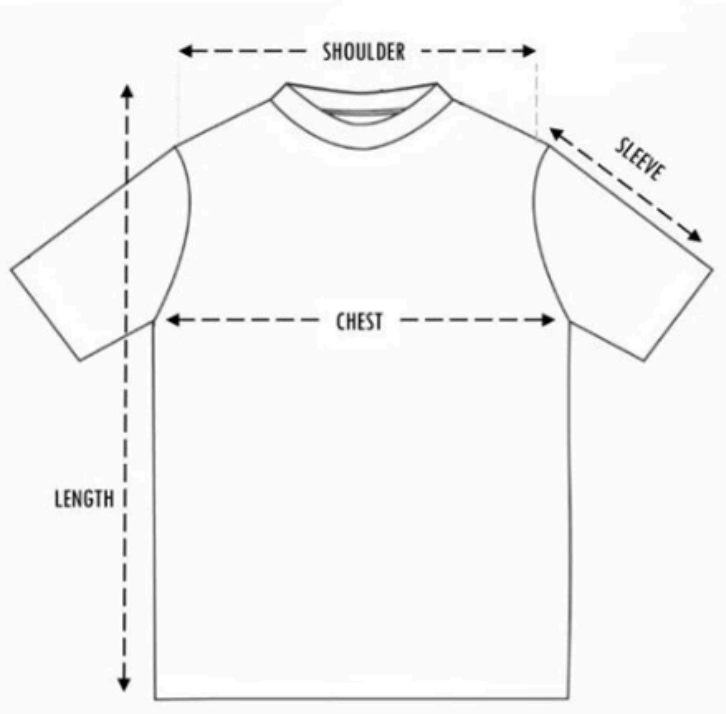

Adult T-shirt Size Chart

Size Guide

Size	Shoulder	Chest	Sleeve	Length
2XS	14"	34"	7"	24"
XS	15"	36"	7.5"	25"
S	16"	38"	8"	26"
M	17"	40"	8.5"	27"
L	18"	42"	9"	28"
XL	19"	44"	9.5"	29"
2XL	20"	46"	10"	30"
3XL	21"	48"	10.5"	31"
5XL	23"	52"	11.5"	33"
7XL	25"	56"	12.5"	35"

* Measurement may vary +/- 5%.

Child T-shirt Size Chart

Size Guide

Size	Shoulder	Chest	Sleeve	Length
24	11.5"	25"	4.5"	15.5"
26	12"	27"	5"	17"
28	12.5"	29"	5.5"	18.5"
30	13"	31"	6"	20"
32	13.5"	33"	6.5"	21.5"