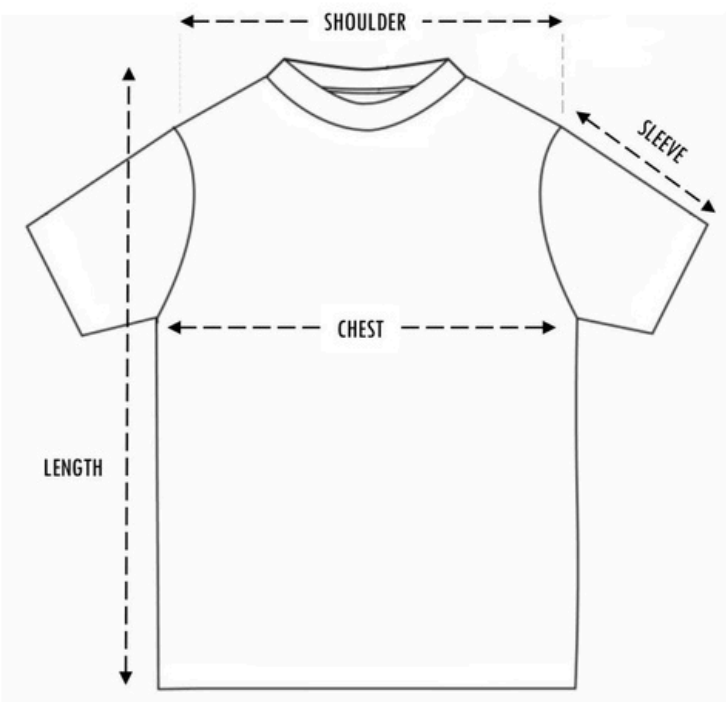

Adult T-shirt Size Chart

Size Guide

Size	Shoulder	Chest	Sleeve	Length
2XS	14"	34"	7"	24"
XS	15"	36"	7.5"	25"
S	16"	38"	8"	26"
M	17"	40"	8.5"	27"
L	18"	42"	9"	28"
XL	19"	44"	9.5"	29"
2XL	20"	46"	10"	30"
3XL	21"	48"	10.5"	31"
5XL	23"	52"	11.5"	33"
7XL	25"	56"	12.5"	35"

* Measurement may vary +/- 5%.

Child T-shirt Size Chart

Size Guide

Size	Shoulder	Chest	Sleeve	Length
24	11.5"	25"	4.5"	15.5"
26	12"	27"	5"	17"
28	12.5"	29"	5.5"	18.5"
30	13"	31"	6"	20"
32	13.5"	33"	6.5"	21.5"